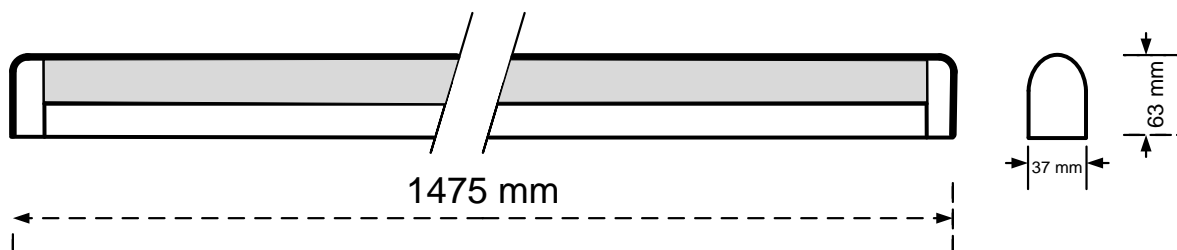

804-118

General Information

Order Code	804-118
Product Description	CYFELCO MIRRORL 1X49W DIM
Application	Store shelves, kitchens, bathrooms, restaurants, vessel cabins, hotel rooms, waiting rooms.
Installation	Ceiling, Wall Surface Mounted Luminaire
Luminaire type	Mirror Light for T5 Lamps
Light Source	T5 Fluorescent Tube
Number of light sources	1 pc (not included)
Gear	Vossloh-Schwabe Dimmable Electronic Ballast (HF)
Dimming	Dimmable
Standards	2014/30/EU Electromagnetic Compatibility Directive 2014/35/EU Low Voltage Directive
CE mark	Yes
Warranty	X years

Electrical Data

Lamp Power	49 W
Input voltage	220-240 V
Input Frequency	50-60 Hz
Protection class	Class I

Mechanical Characteristics

Housing Material	Sheet steel 0,5mm
Surface Finish	White powder coating (RAL 9003)
Optical Cover	Matt PMMA
Ingress protection code	IP 40
Mechanical impact protection code	IK03
Dimensions LxWxH	1475x37x63 mm

Logistics

Packing	1 pc per resistant carton
Net weight	xx kg
Gross weight	xx kg
Volume	Xx m ³

Dimensional Drawing

ELMASCO INDUSTRIES S.A.

Head Office : 44 K. Palama, 14343 N. Chalkidona, Athens, Greece
 Production Plant : Ag. Adrianos, 21100 Nafplio, Greece
 Email: elmasco@elmasco.eu